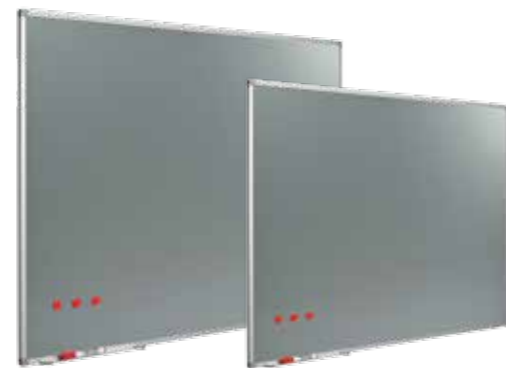

STAS silverboards

STAS whiteboards are also available in a stylish silver version.