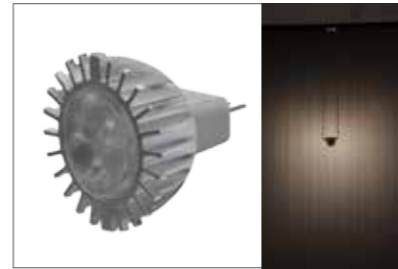

STAS LED spot 3.5 W / 95°

Emits a wide beam of light suitable for large artworks.

	VL10900
Power	3.5 W
Output equivalent	20 W
Max. consumption	3.5 W
Light intensity	200 lm
Infrared radiation	none
Light colour	warm white
Colour temperature	2700 K
Light beam	standard - diffuse
Beam angle	95°
Socket	MR11-GU4.0
Vibrational impact	low
Lifespan	40.000
Energy class	A+