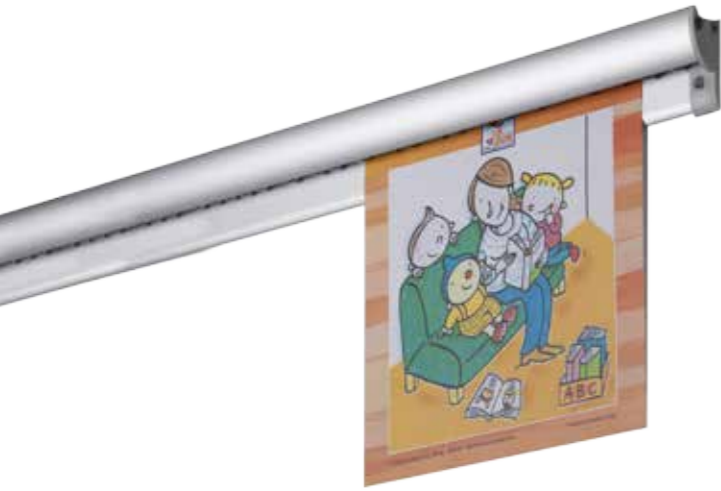

STAS paperrail

marbles put to good use

STAS paperrail is an aluminium rail for hanging up loose papers. The rail contains glass marbles, which press against the paper, creating a handy clamping mechanism.

You can slide drawings, announcements and photos into the rail with a single move and remove them again without any damage to the paper. Papers can also be placed on top of the rail.

Ideal for use in classrooms, offices, restaurants and even at home above the kitchen table.

The STAS paperrail is mounted directly onto the wall.